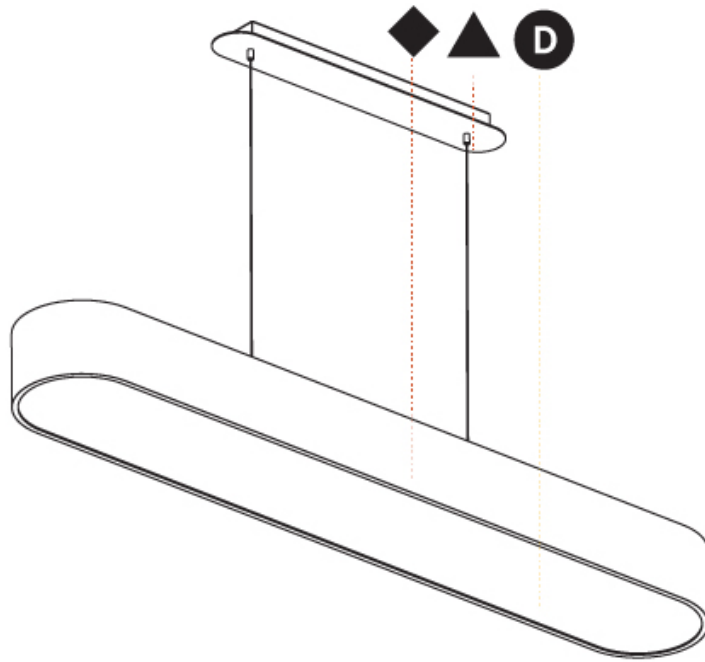

SMOOTHLINE SUSPENSION

A30271-

PROJECT _____

TYPE _____

SPECIFIER _____

QUANTITY _____

DATE _____

A