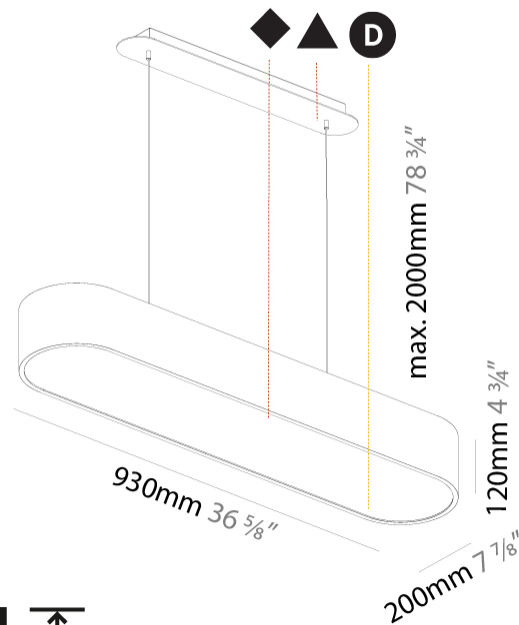

GENERAL

Series: Smoothy
Subseries: Smoothline
Brand: Prolicht
Division: Architectural
Mounting Type: Suspension
Mounting Location: Ceiling
Subcategory: Ambient

PHYSICAL

Shape: Oval
Length (mm): 930
Length (in): 36 5/8
Width (mm): 200
Width (in): 7 7/8
Height (mm): 120
Height (in): 4 3/4
Max. Overall Height (mm): 2120
Max. Overall Height (in): 82 1/2
Light Distribution: Direct
Weight (kg): 6.973
Weight (lbs): 15.34
Diffuser: PMMA - Opal or Micro-Prism
Fixture Finish: SSR / BKV / CWI / CRY / HAB / UFT / ITA / RUA / FTG / MYG / LOD / PUS / FRO / FUP / KIA / POP / BLS / SPG / MEY / GOH / GUM / CHC / COM / ABZ / JAG / OBR / MOS / ROR
Fixture Material: Extruded Aluminum / Steel
Cable Details: 2000mm / 78 3/4"

ELECTRICAL

Lamp Type: LED (Zhaga Standard)
Input Wattage (W): 31.5
Total Output Wattage (W): 27
Dimming: Tri-Mode (Non-Dimming and Phase Dimming (120Vac only) and 0-10V Dimming)
Driver Included: Yes
Driver Location: Integrated
Driver Type: Constant Current - Universal
Driver Class: Class 2
Input Voltage (V): 120 - 277
Constant Current (MA): 500

LED

Number of LEDs: 9
Color Temperature (°K): 3000 / 3500 / 4000
Max. Delivered Lumen (lm): 2190 / 2362 / 2410
Nominal Lumen (lm): 3285lm
CRI: >80 CRI
Lamp Life (hrs): 50000

OPTICAL

RATINGS AND CERTIFICATIONS

Certified By: Certified for North American Standards
IP rating: IP20