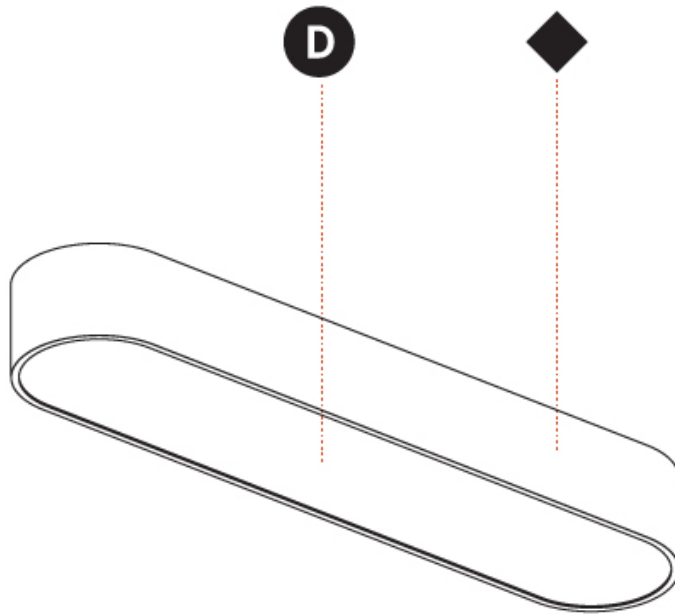

A32968-

PROJECT	_____
TYPE	_____
SPECIFIER	_____
QUANTITY	_____
DATE	_____